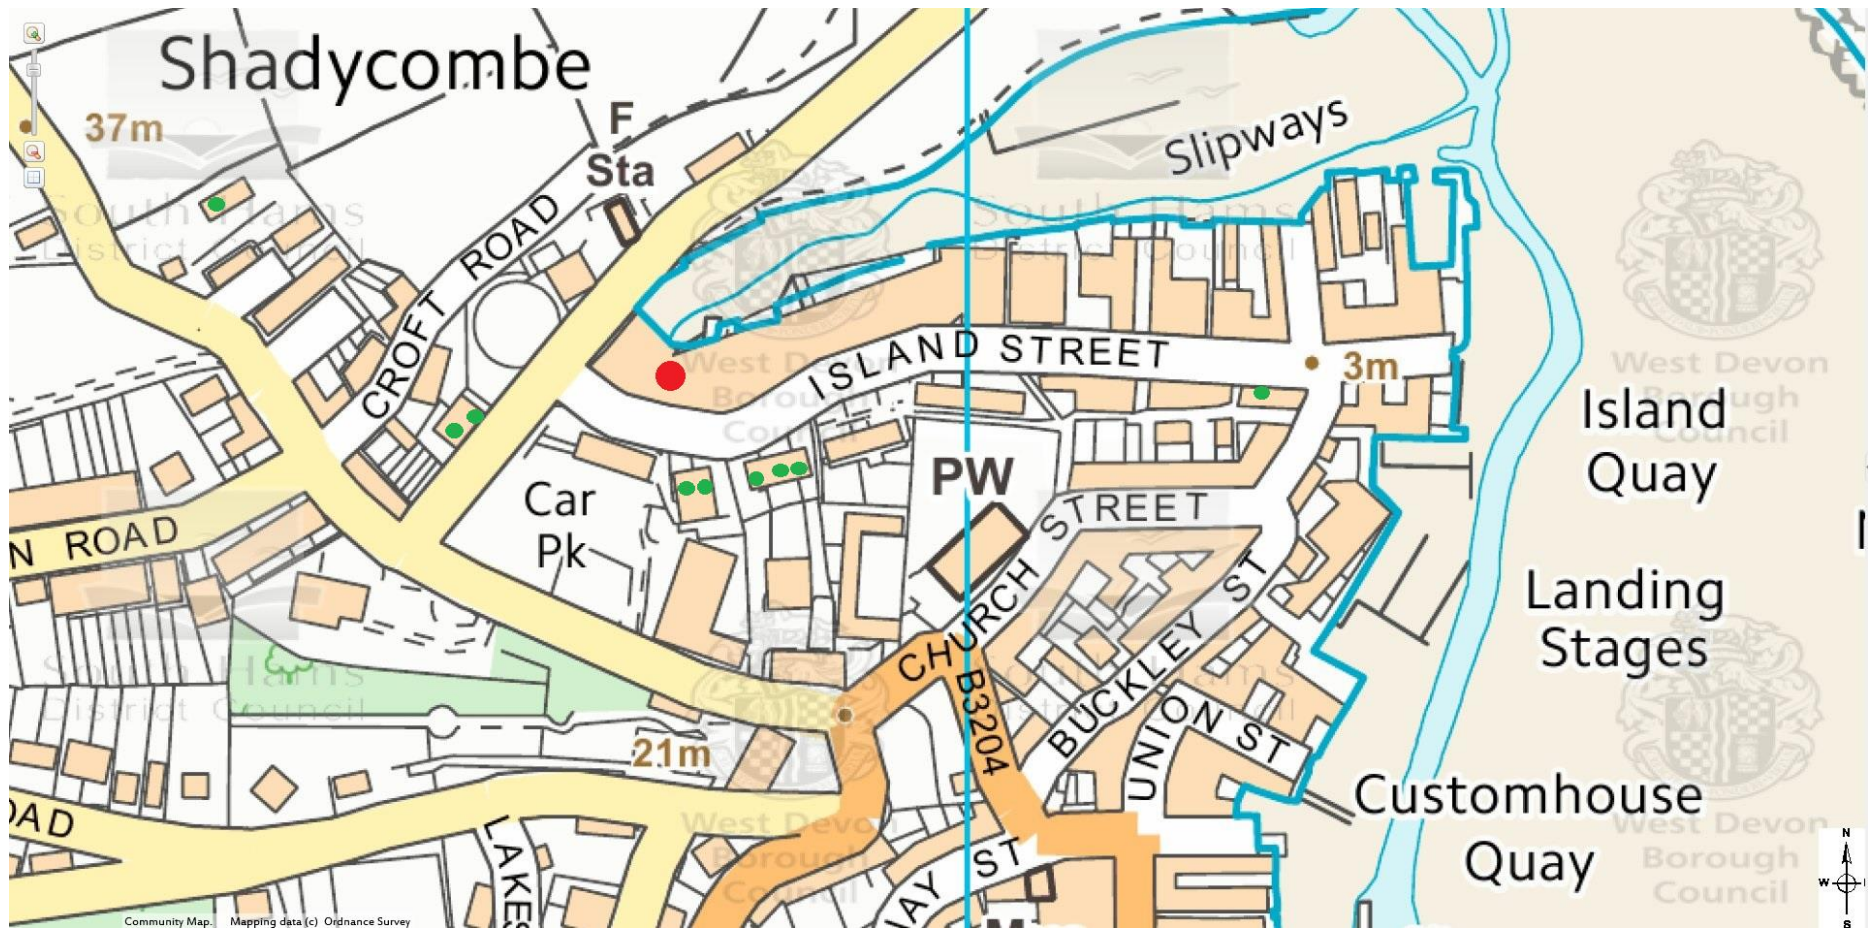

Bearz Bar, Island Street, Salcombe – location maps

● Bearz Bar

Bearz Bar, Island Street, Salcombe – location maps

- Bearz Bar
- Nearby locations of objectors

Bearz Bar, Island Street, Salcombe – location maps

© Crown copyright & database rights 2016 Ordnance Survey data, West Devon B.C. 100023302 and South Hams D.C. 100022628.

Printed at A4: 1:1250

Workspace: GIS Data

Printed by

Date 8th March 2018

Status

Min X: 273694.59