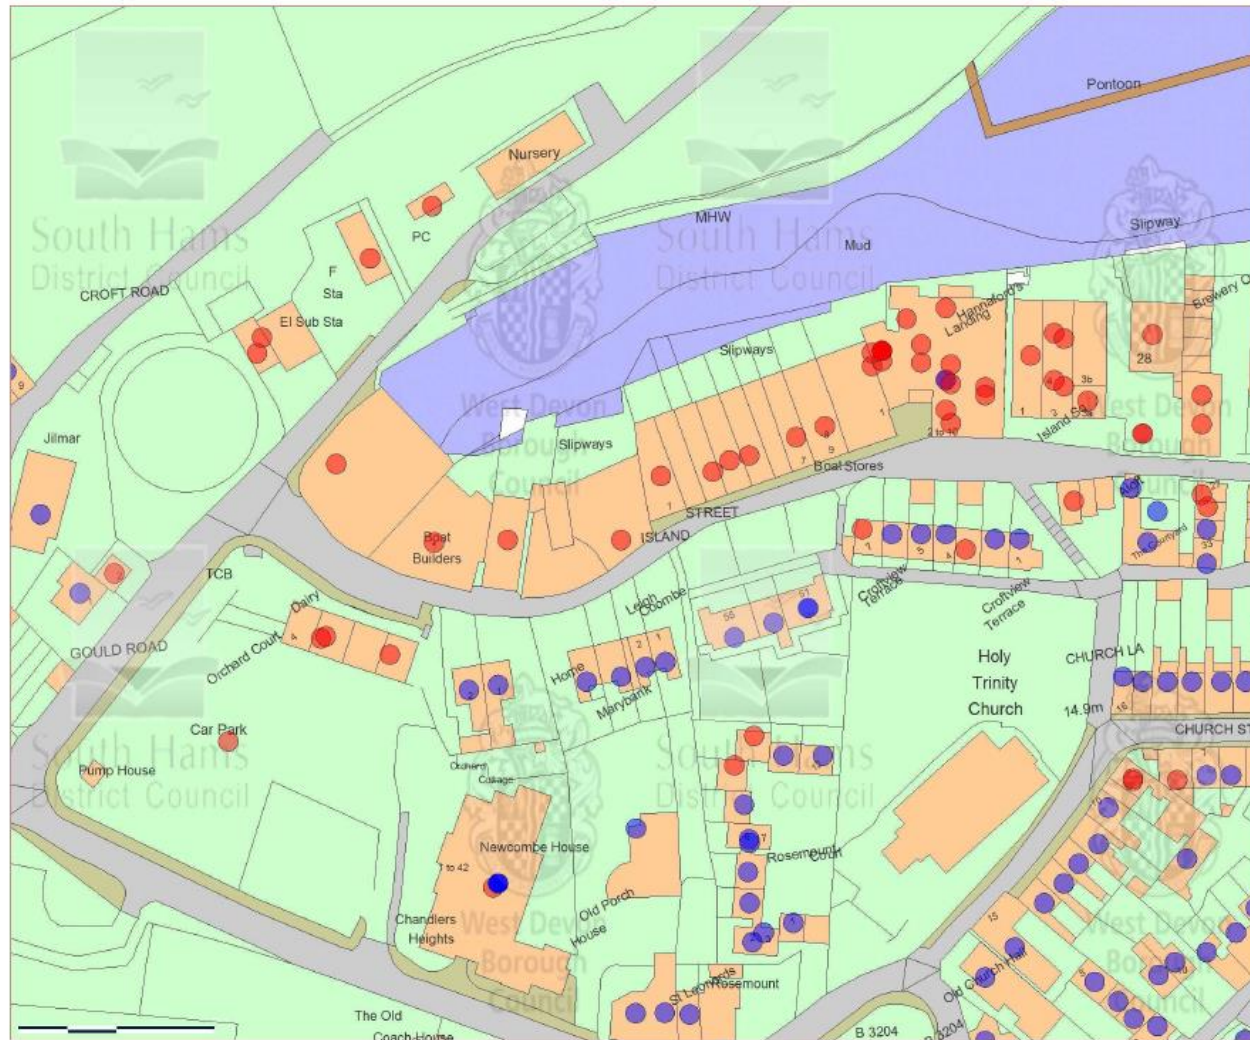

Bearz Bar, Island Street, Salcombe – location maps

● Bearz Bar

Bearz Bar, Island Street, Salcombe – location maps

- Bearz Bar
- Nearby locations of objectors

Bearz Bar, Island Street, Salcombe – location maps

© Crown copyright & database rights 2016 Ordnance Survey data, West Devon B.C. 100023302 and South Hams D.C. 100022628.

Printed at A4: 1:1250

Workspace: GIS Data

Printed by

Date 8th March 2018

Status

Min X: 273694.59

Min Y: 39074.71

Max X: 274146.37

Max Y: 39433.22

Business premises

Residential properties